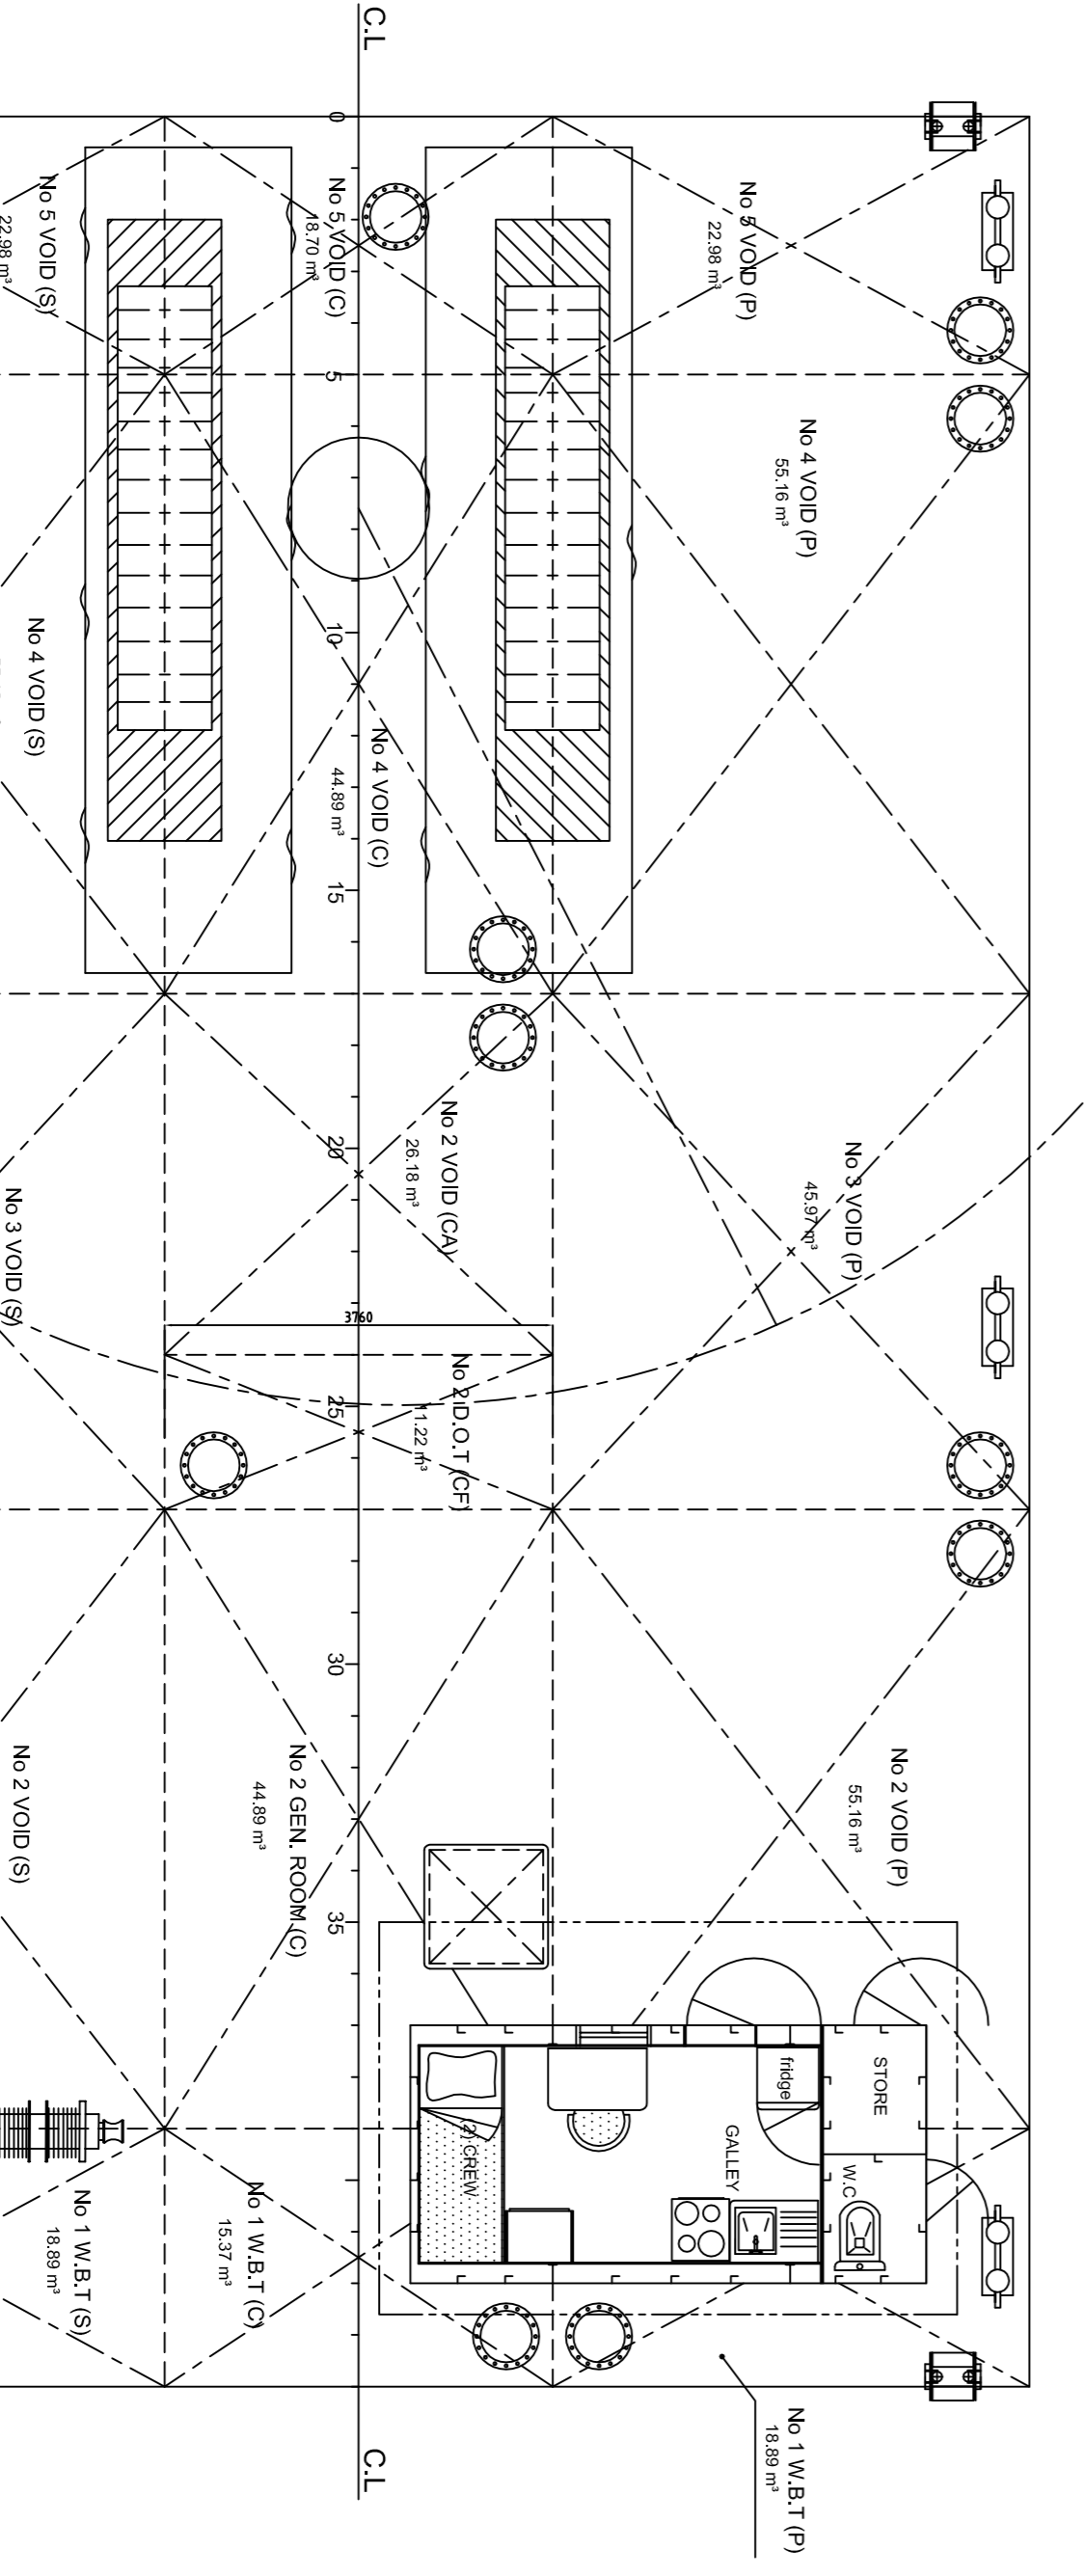

**PRINCIPAL DIMENSIONS**

LENGTH o.a ..... 22.000 m  
 BREADTH ..... 13.000 m  
 DEPTH mid ..... 2.000 m  
 Frame spacing ..... 0.500 m

**AS FITTED**

<b>NEW HELLENIC</b>		<b>SHIPYARDS S.A.</b>	
SALAMIS - PIRAEUS		SALAMIS - PIRAEUS	
TEL: 30210 4520964		TEL: 30210 4520964	
FAX: 30210 4520964		FAX: 30210 4520964	
DESIGNER		DATE	
DRAWN		DATE	
CHECKED		DATE	
VESSEL'S NAME		PROJECT No	
"Π/Κ "ΒΑΣΙΛΕΙΟΣ Π"		HULL NUMBER	
TITLE		DRAWING NUMBER	
GENERAL ARRANGEMENT PLAN		OF 2	
(AFTER CONVERSION)		SCALE 1:50	