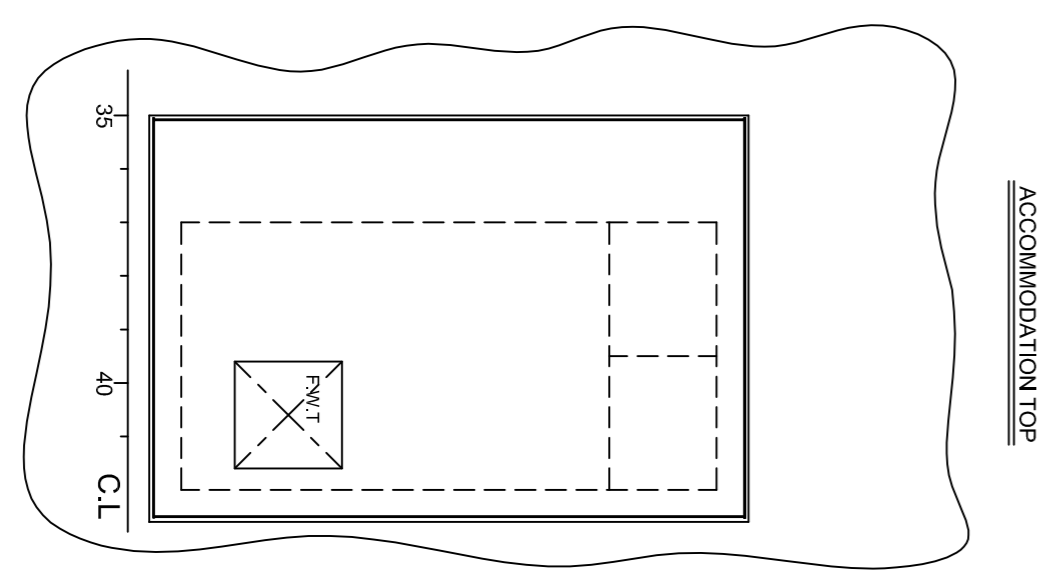

**PRINCIPAL DIMENSIONS**

LENGTH o.a ..... 22.000 m  
 BREADTH ..... 13.000 m  
 DEPTH mid ..... 2.000 m  
 Frame spacing ..... 0.500 m

**AS FITTED**

<b>NEW HELLENIC</b>		<b>SHIPYARDS S.A.</b>	
SALAMIS - PIRAEUS		SALAMIS - PIRAEUS	
TEL: 30210 4520964		TEL: 30210 4520964	
FAX: 30210 4520964		FAX: 30210 4520964	
DESIGNER		DATE	
DRAWN		DATE	
CHECKED		DATE	
VESSEL'S NAME		PROJECT No	
"Π/Κ "ΒΑΣΙΛΕΙΟΣ Π"		HULL NUMBER	
TITLE		DRAWING NUMBER	
GENERAL ARRANGEMENT PLAN		OF 2	
(AFTER CONVERSION)		SCALE 1:50	