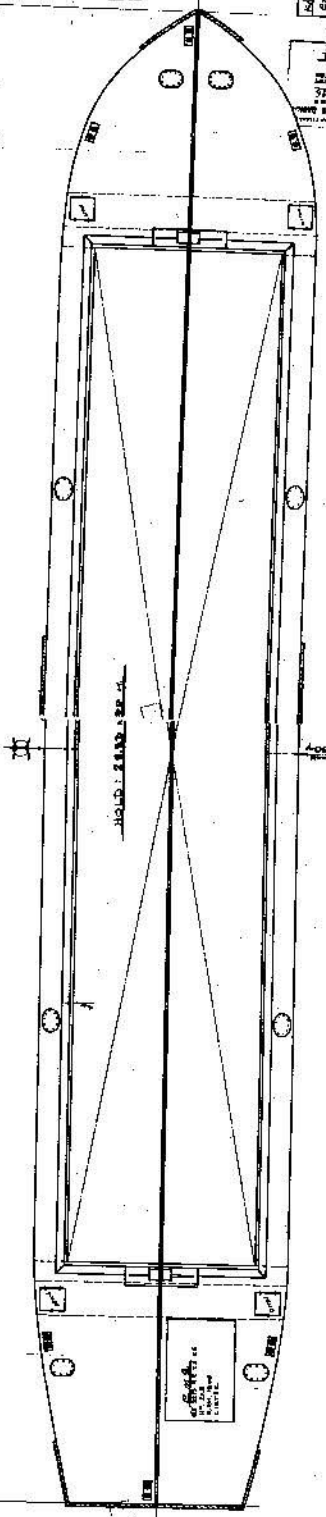

TEAKO EXECUTIVE
AS FILLED PLAN

YARLICH E.E.T.
ARCHITECT

PLAN NO. 104
GENERAL ARRANGEMENT
SCALE: 1/2"

DATE: 1950
BY: Y.E.T.
CHECKED: Y.E.T.

TEAKO EXECUTIVE
AS FILLED PLAN
SCALE: 1/2"