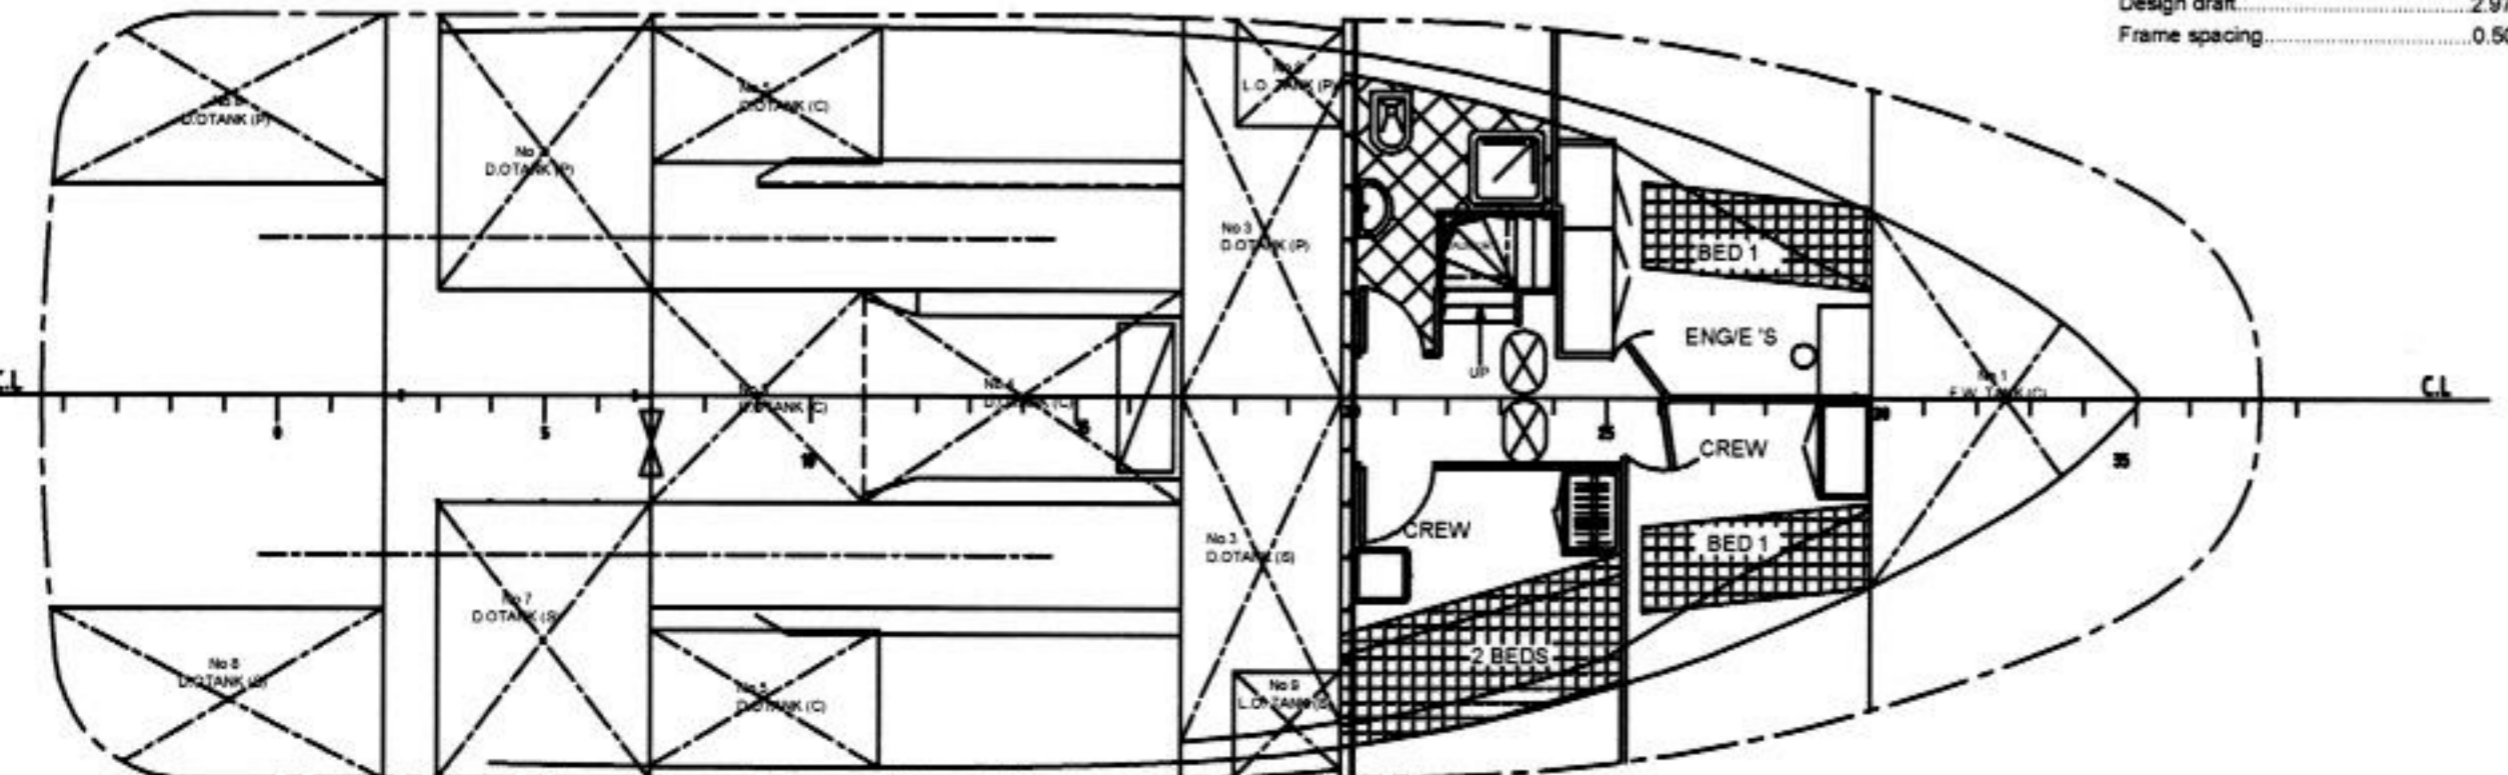

PRINCIPAL DIMENSIONS

Length overall.....	21.400 m
Length between per.....	19.000 m
Breadth maximum.....	7.200 m
Depth moulded.....	3.500 m
Design draft.....	2.975 m
Frame spacing.....	0.500 m

NEA ΕΛΛΗΝΙΚΑ ΝΑΥΠΗΓΕΙΑ Α.Ε. ΚΑΤΩ ΠΟΥΛΤΑ ΑΜΠΕΛΑΚΙΑ ΣΑΛΑΜΙΝΑΣ		REVISION	1	DATE	3-18-09
VESSEL NAME		TITLE		DRAWING NUMBER	
		GENERAL ARRANGEMENT PLAN		210	
				1 / 210	
				SCALE 1:50	