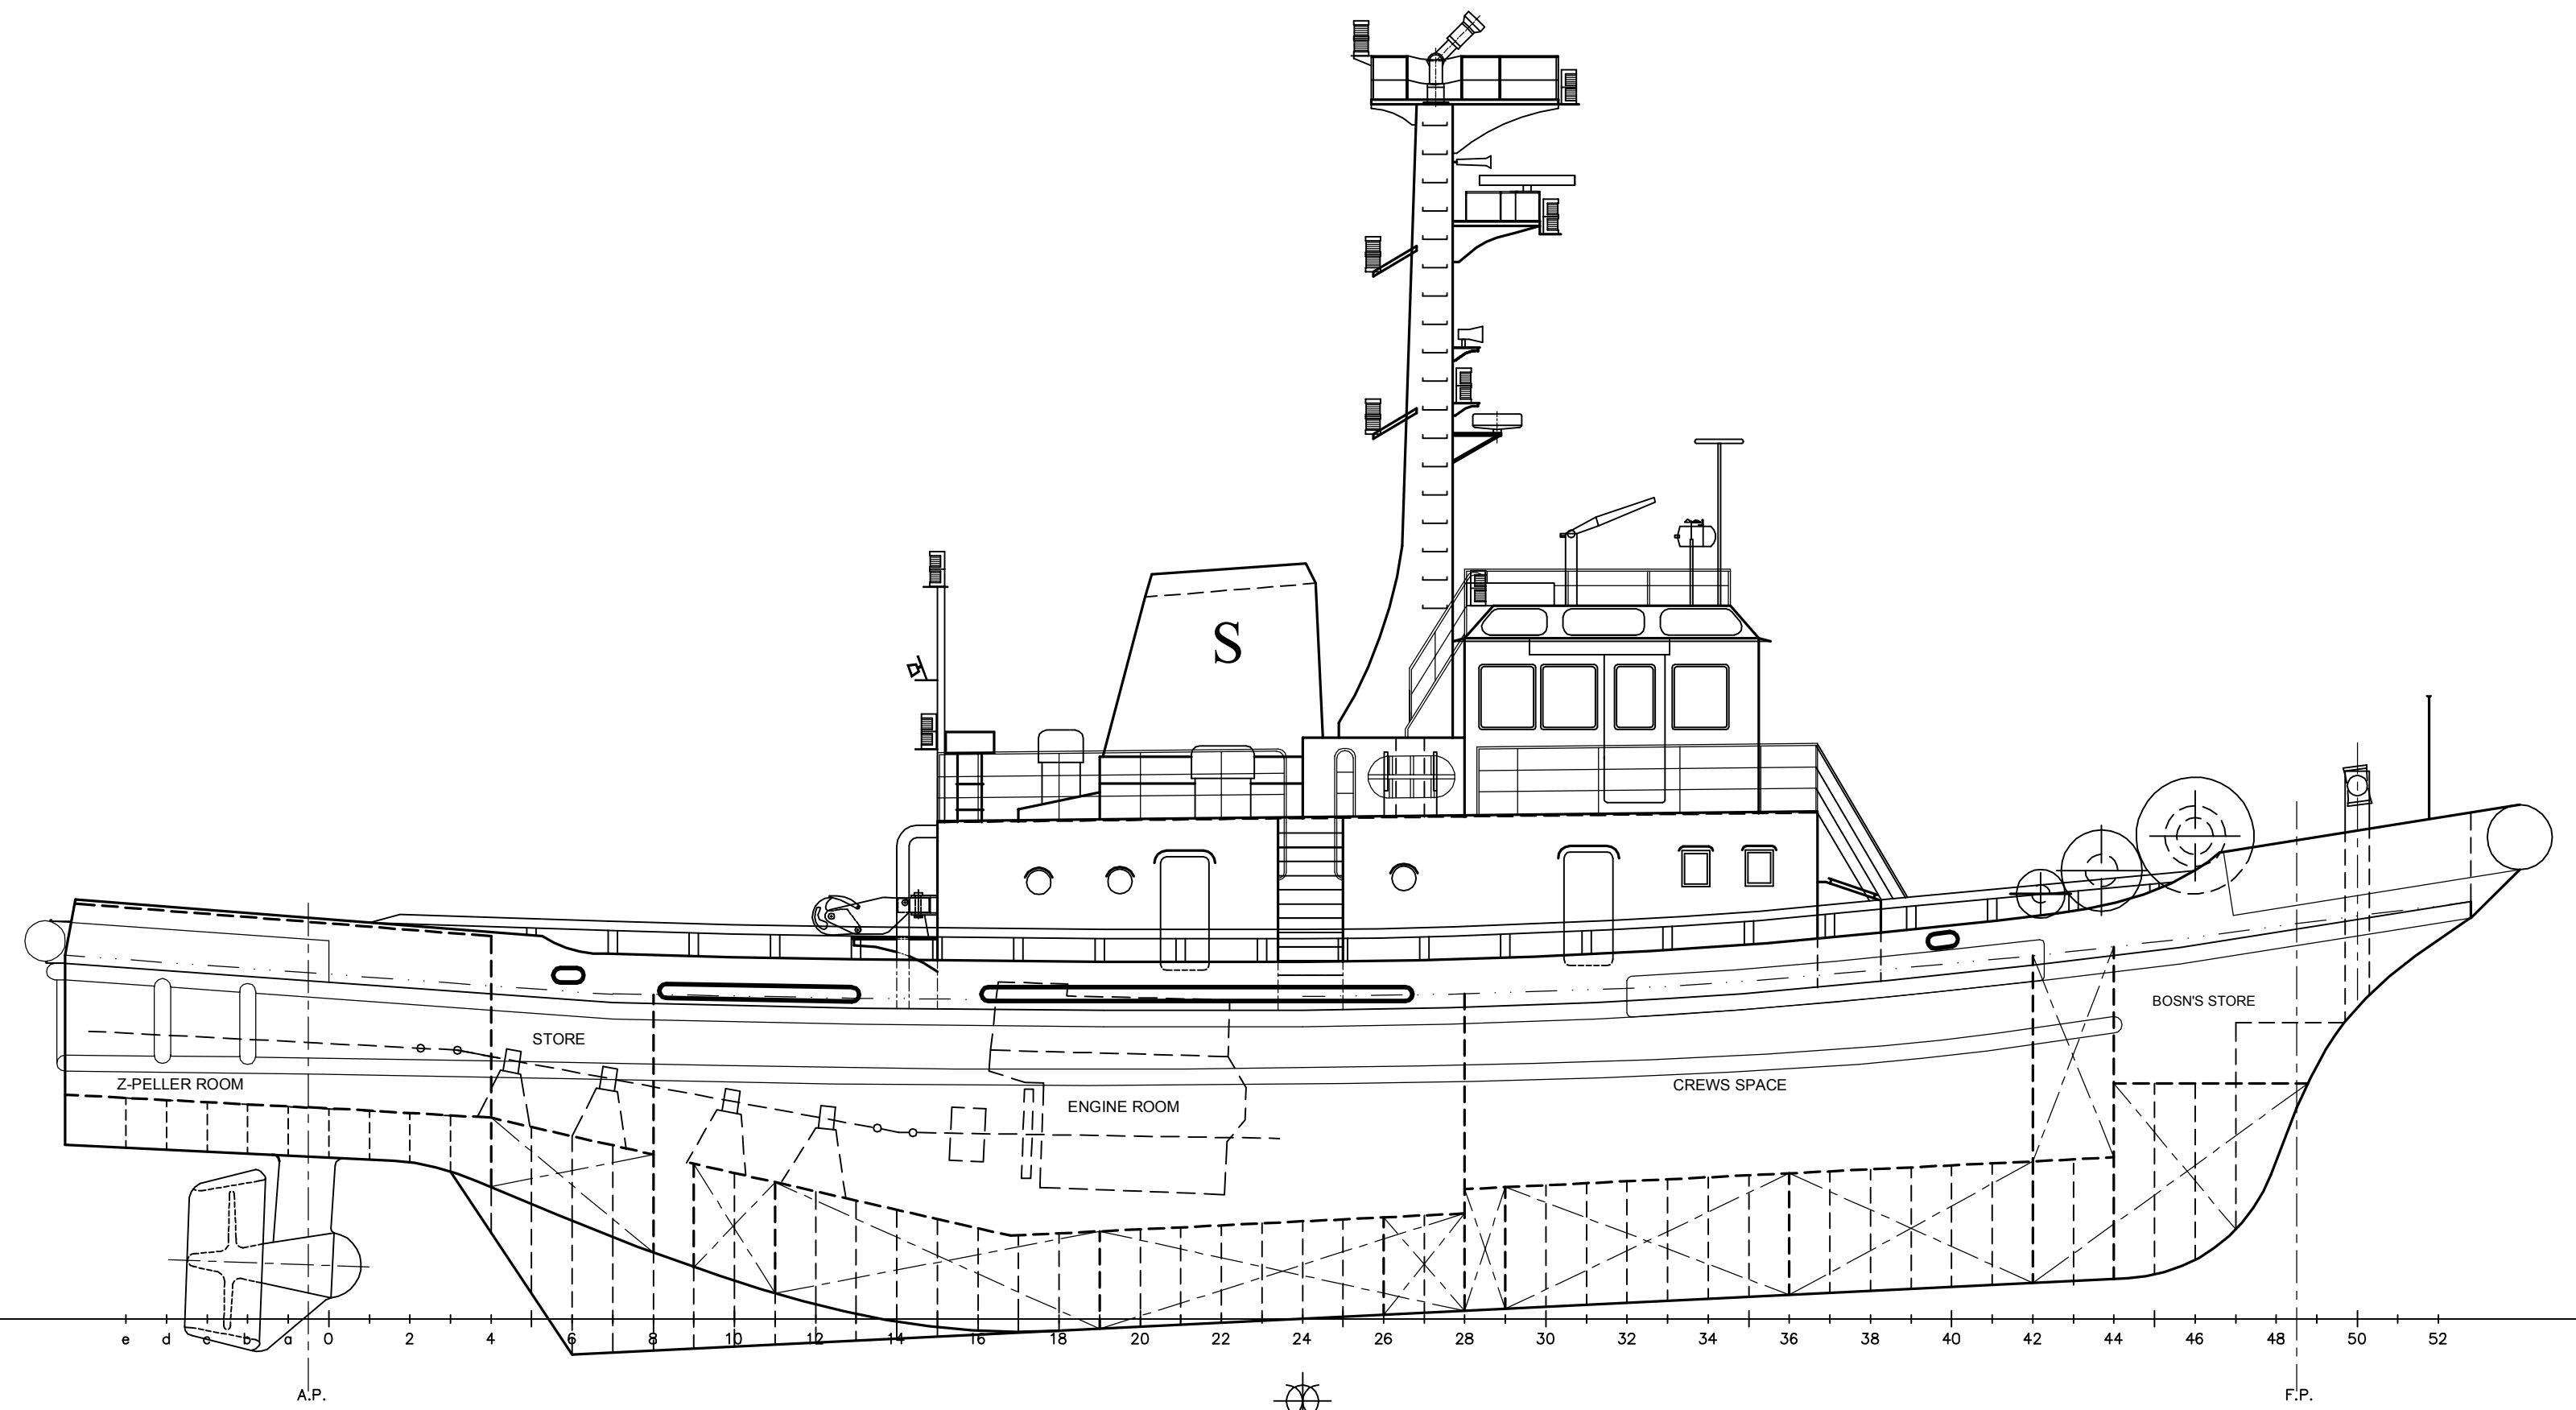

Ρ/Κ "ΧΡΗΣΤΟΣ XXV" GENERAL ARRANGEMENT PLAN

PRINCIPAL DIMENSIONS

Length O.A.	29.65	m
Length B.P.	24.50	m
Breadth(mld)	8.60	m
Depth to Upper Dk(mld)	3.80	m
Draft (mld)	2.96	m
Frame Scacing	0.50	m

AS FITTED

NEW HELLENIC SHIPYARDS S.A		4	
Kato Pounta, Ampelakia		3	
18902, Salamis - Greece		2	
Tel. +30 210 4670224, 4674555, 4677590		1	
Fax. +30 210 4620864		A/A	Revisions
e-mail: info@spanopoulos-group.com			Date:
www.spanopoulos-group.com			
Vessel's Name: Ρ/Κ "ΧΡΗΣΤΟΣ XXV" - IMO No. 7501364			
Cad / Cam by:	Date:	Title:	Project Number:
N.H.A.	September 2013	GENERAL ARRANGEMENT PLAN	T 135
Checked by:	Date:		Drawing Number:
N.H.A.	December 2013		0913-135-01
			Scale:
			1:75