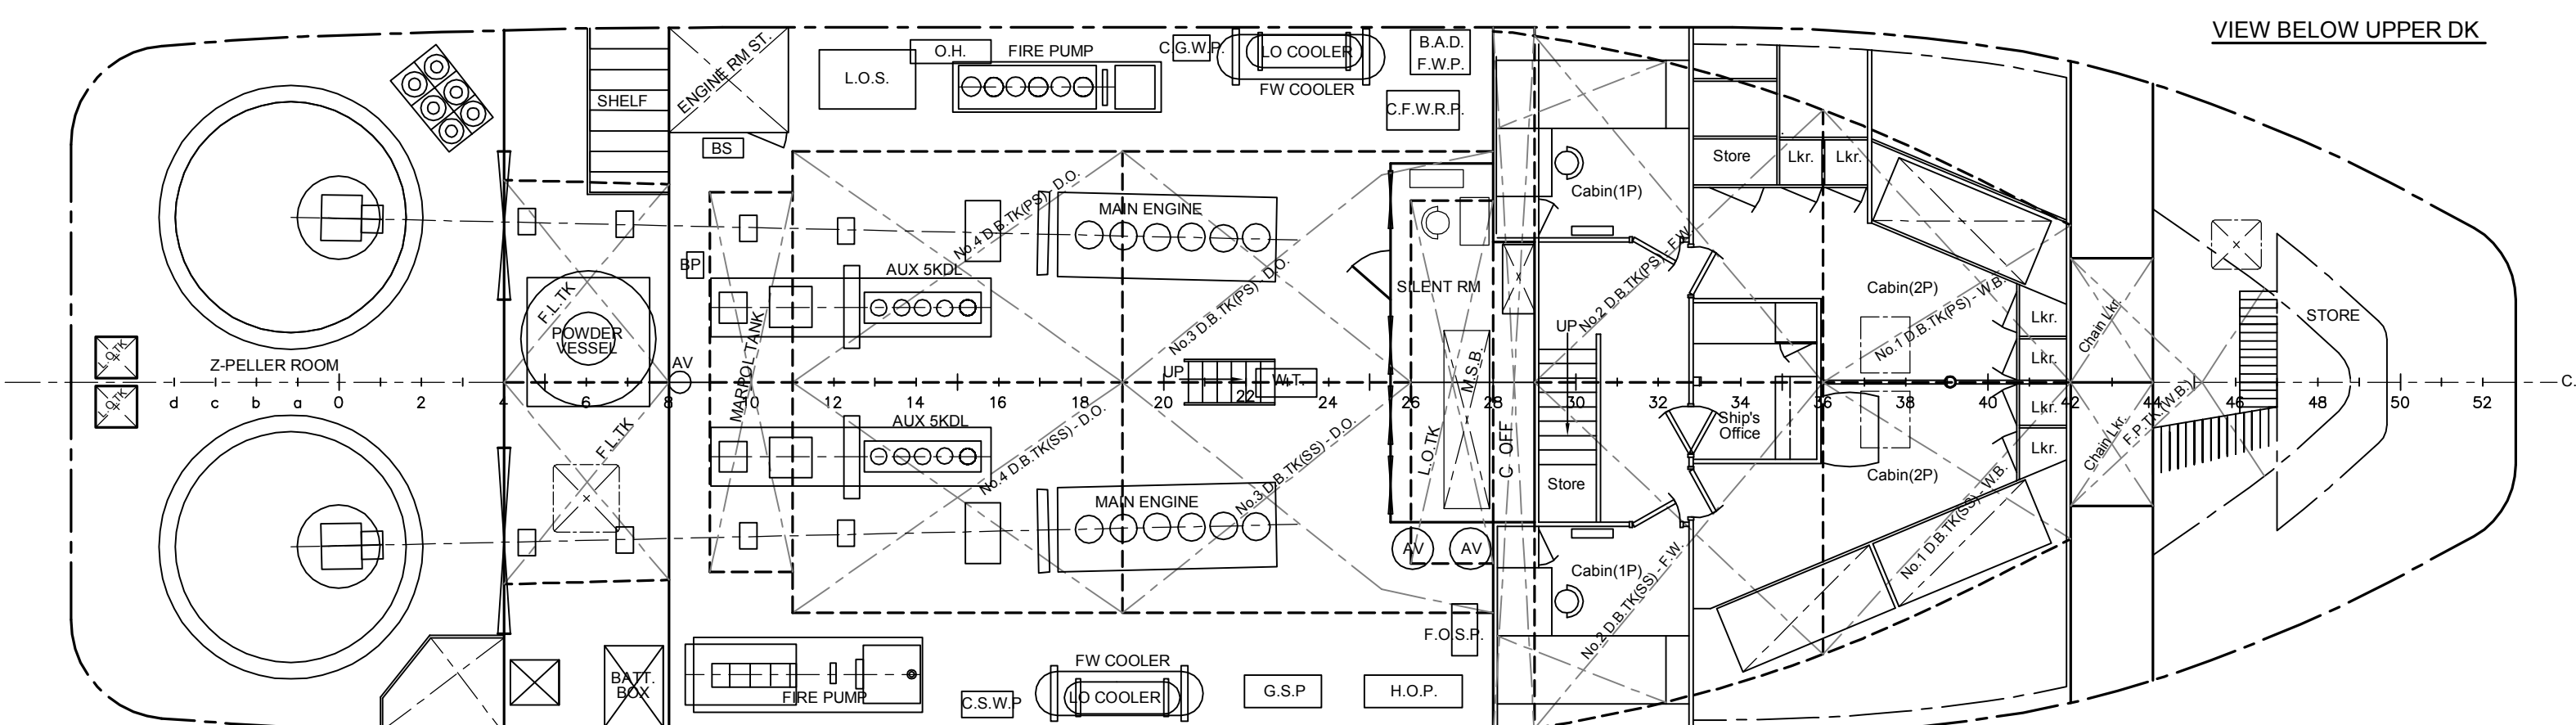

Ρ/Κ "ΧΡΗΣΤΟΣ XXV" GENERAL ARRANGEMENT PLAN

PRINCIPAL DIMENSIONS

Length O.A.	29.65	m
Length B.P.	24.50	m
Breadth(mld)	8.60	m
Depth to Upper Dk(mld)	3.80	m
Draft (mld)	2.96	m
Frame Scacing	0.50	m

AS FITTED

NEW HELLENIC SHIPYARDS S.A Kato Pounta, Ampelakia 18902, Salamis - Greece Tel. +30 210 4670224, 4674555, 4677590 Fax. +30 210 4620864 e-mail: info@spanopoulos-group.com www.spanopoulos-group.com		4		
Vessel's Name:		3		
Project Number:		2		
Title:		1		
Date:		A/A	Revisions	Date:
Ρ/Κ "ΧΡΗΣΤΟΣ XXV" - IMO No. 7501364				
Cad / Cam by:	Date:	Title:	Project Number:	
N.H.A.	September 2013	GENERAL ARRANGEMENT PLAN	T 135	
Checked by:	Date:		Drawing Number:	
N.H.A.	December 2013		0913-135-01	
			Scale:	
			1:75