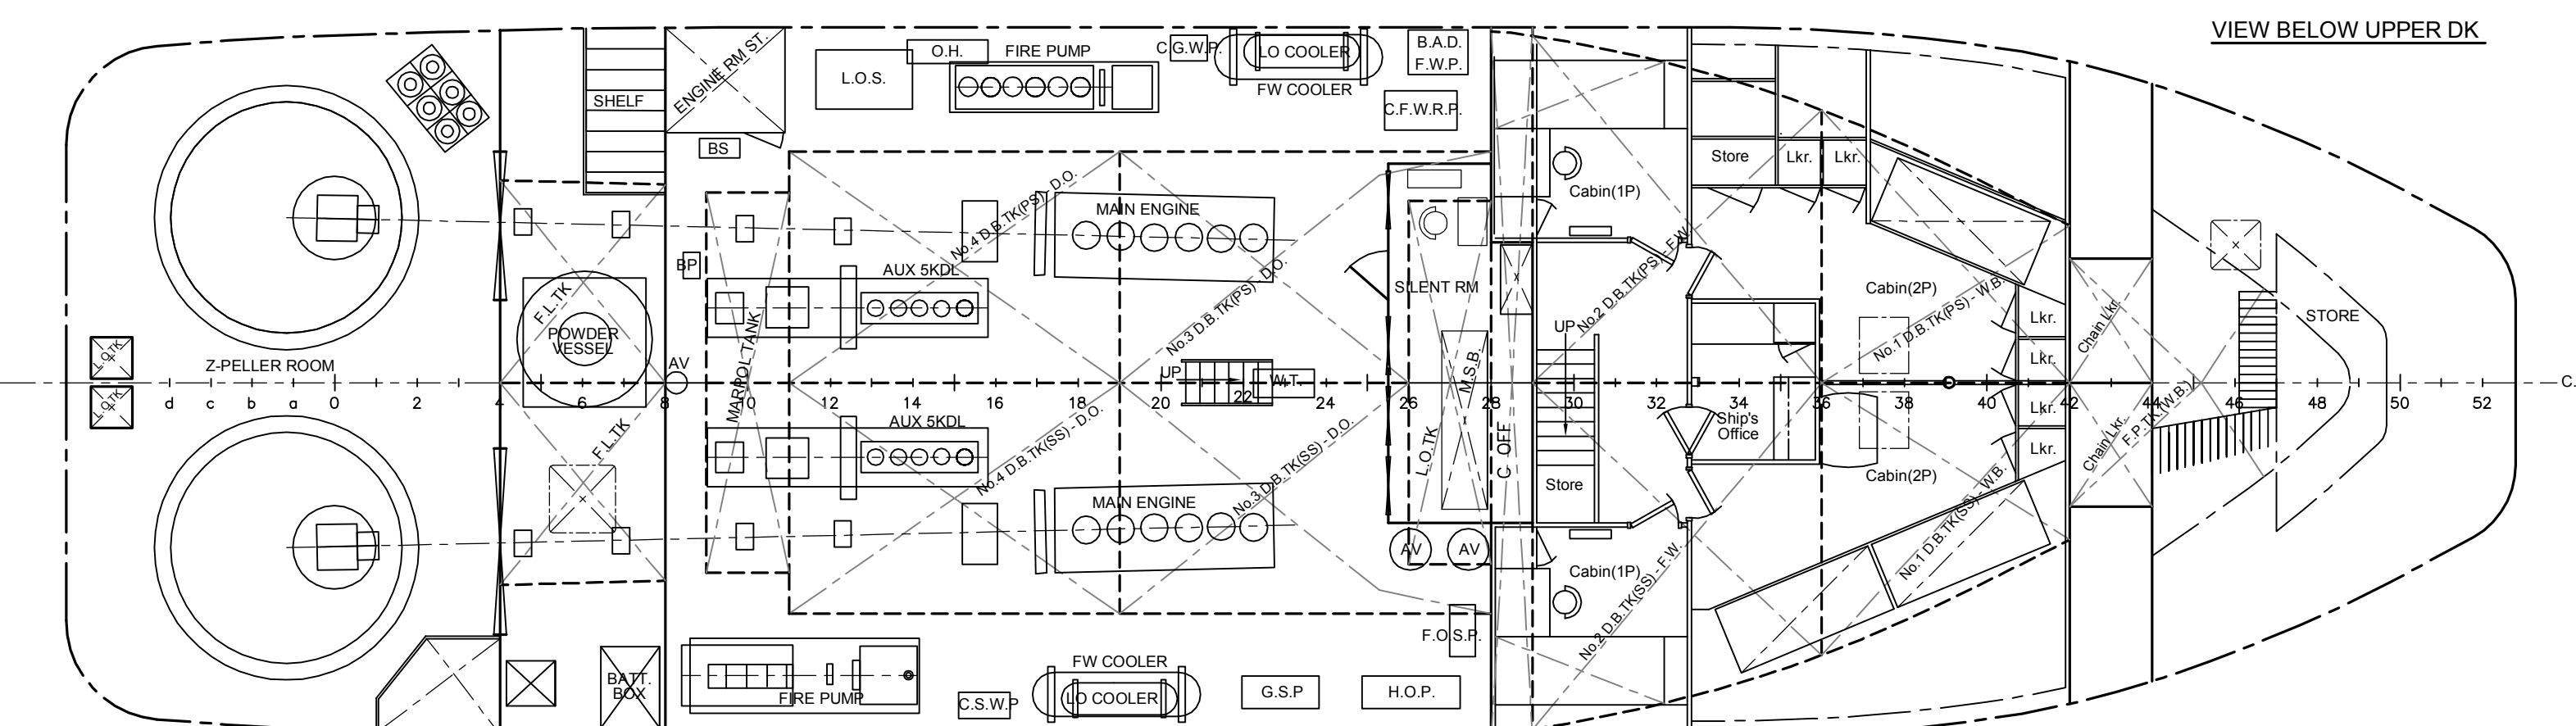

Ρ/Κ "ΧΡΗΣΤΟΣ XXV" GENERAL ARRANGEMENT PLAN

PRINCIPAL DIMENSIONS

Length O.A.	29.65	m
Length B.P.	24.50	m
Breadth(mld)	8.60	m
Depth to Upper Dk(mld)	3.80	m
Draft (mld)	2.96	m
Frame Scacing	0.50	m

AS FITTED

NEW HELLENIC SHIPYARDS S.A		4	
Kato Pounta, Ampelakia		3	
18902, Salamis - Greece		2	
Tel. +30 210 4670224, 4674555, 4677590		1	
Fax. +30 210 4620864		A/A	Revisions
e-mail: info@spanopoulos-group.com			Date:
www.spanopoulos-group.com			
Vessel's Name: Ρ/Κ "ΧΡΗΣΤΟΣ XXV" - IMO No. 7501364			
Cad / Cam by:	Date:	Title:	Project Number:
N.H.A.	September 2013	GENERAL ARRANGEMENT PLAN	T 135
Checked by:	Date:		Drawing Number:
N.H.A.	December 2013		0913-135-01
			Scale:
			1:75