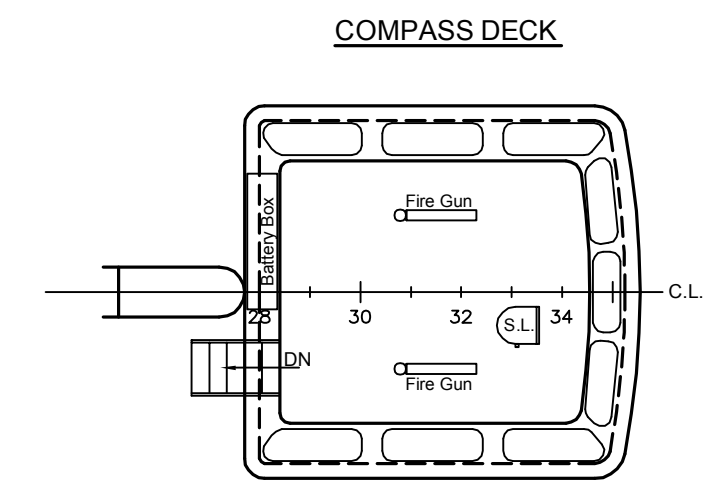

Ρ/Κ "ΧΡΗΣΤΟΣ XXV" GENERAL ARRANGEMENT PLAN

PRINCIPAL DIMENSIONS

Length O.A.	29.65	m
Length B.P.	24.50	m
Breadth(mld)	8.60	m
Depth to Upper Dk(mld)	3.80	m
Draft (mld)	2.96	m
Frame Scacing	0.50	m

AS FITTED

NEW HELLENIC SHIPYARDS S.A		4	
Kato Pounta, Ampelakia		3	
18902, Salamis - Greece		2	
Tel. +30 210 4670224, 4674555, 4677590		1	
Fax. +30 210 4620864		A/A	Revisions
e-mail: info@spanopoulos-group.com			Date:
www.spanopoulos-group.com			
Vessel's Name: Ρ/Κ "ΧΡΗΣΤΟΣ XXV" - IMO No. 7501364			
Cad / Cam by:	Date:	Title:	Project Number:
N.H.A.	September 2013	GENERAL ARRANGEMENT PLAN	T 135
Checked by:	Date:		Drawing Number:
N.H.A.	December 2013		0913-135-01
			Scale:
			1:75