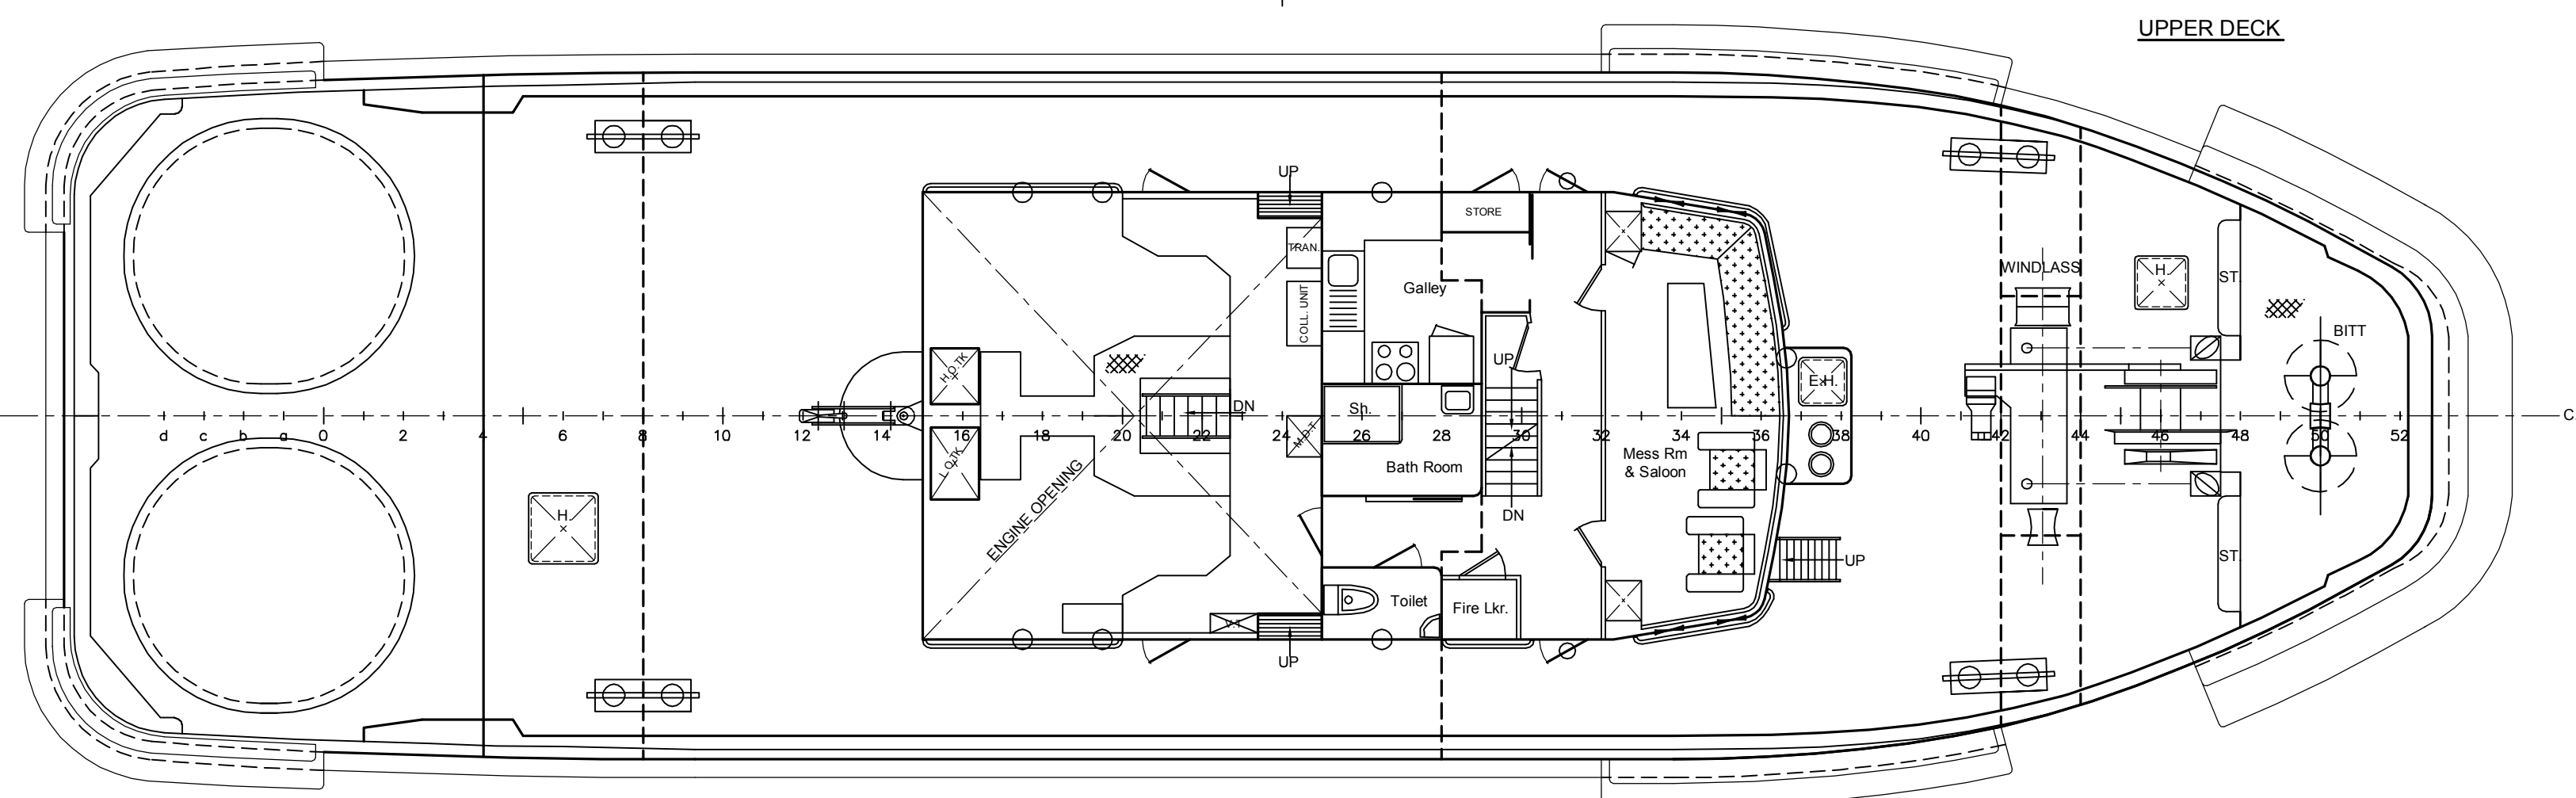

Ρ/Κ "ΧΡΗΣΤΟΣ XXV" GENERAL ARRANGEMENT PLAN

PRINCIPAL DIMENSIONS

Length O.A.	29.65	m
Length B.P.	24.50	m
Breadth(mld)	8.60	m
Depth to Upper Dk(mld)	3.80	m
Draft (mld)	2.96	m
Frame Scacing	0.50	m

AS FITTED

NEW HELLENIC SHIPYARDS S.A		4	
Kato Pounta, Ampelakia		3	
18902, Salamis - Greece		2	
Tel. +30 210 4670224, 4674555, 4677590		1	
Fax. +30 210 4620864		A/A	Revisions
e-mail: info@spanopoulos-group.com			Date:
www.spanopoulos-group.com			
Vessel's Name: Ρ/Κ "ΧΡΗΣΤΟΣ XXV" - IMO No. 7501364			
Cad / Cam by:	Date:	Title:	Project Number:
N.H.A.	September 2013	GENERAL ARRANGEMENT PLAN	T 135
Checked by:	Date:		Drawing Number:
N.H.A.	December 2013		0913-135-01
			Scale:
			1:75