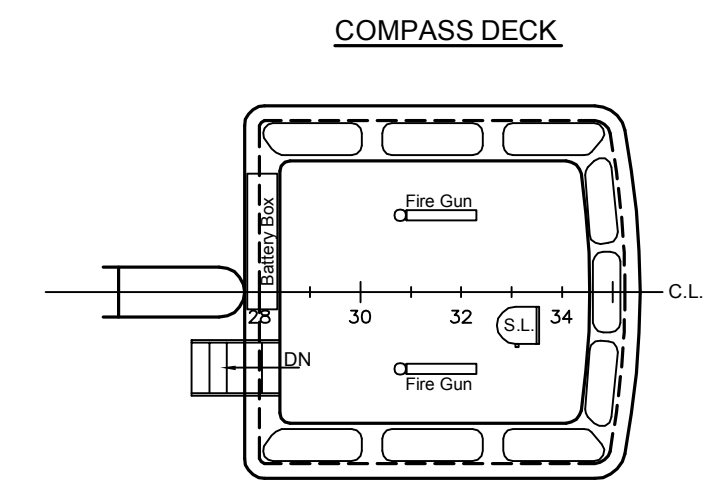

Ρ/Κ "ΧΡΗΣΤΟΣ XXV" GENERAL ARRANGEMENT PLAN

PRINCIPAL DIMENSIONS

Length O.A.	29.65	m
Length B.P.	24.50	m
Breadth(mld)	8.60	m
Depth to Upper Dk(mld)	3.80	m
Draft (mld)	2.96	m
Frame Scacing	0.50	m

AS FITTED

NEW HELLENIC SHIPYARDS S.A Kato Pounta, Ampelakia 18902, Salamis - Greece Tel. +30 210 4670224, 4674555, 4677590 Fax. +30 210 4620864 e-mail: info@spanopoulos-group.com www.spanopoulos-group.com		4		
Vessel's Name:		3		
Project Number:		2		
Title:		1		
Date:		A/A	Revisions	Date:
Ρ/Κ "ΧΡΗΣΤΟΣ XXV" - IMO No. 7501364				
Cad / Cam by:	Date:	Title:	Project Number:	
N.H.A.	September 2013	GENERAL ARRANGEMENT PLAN	T 135	
Checked by:	Date:		Drawing Number:	
N.H.A.	December 2013		0913-135-01	
			Scale:	
			1:75