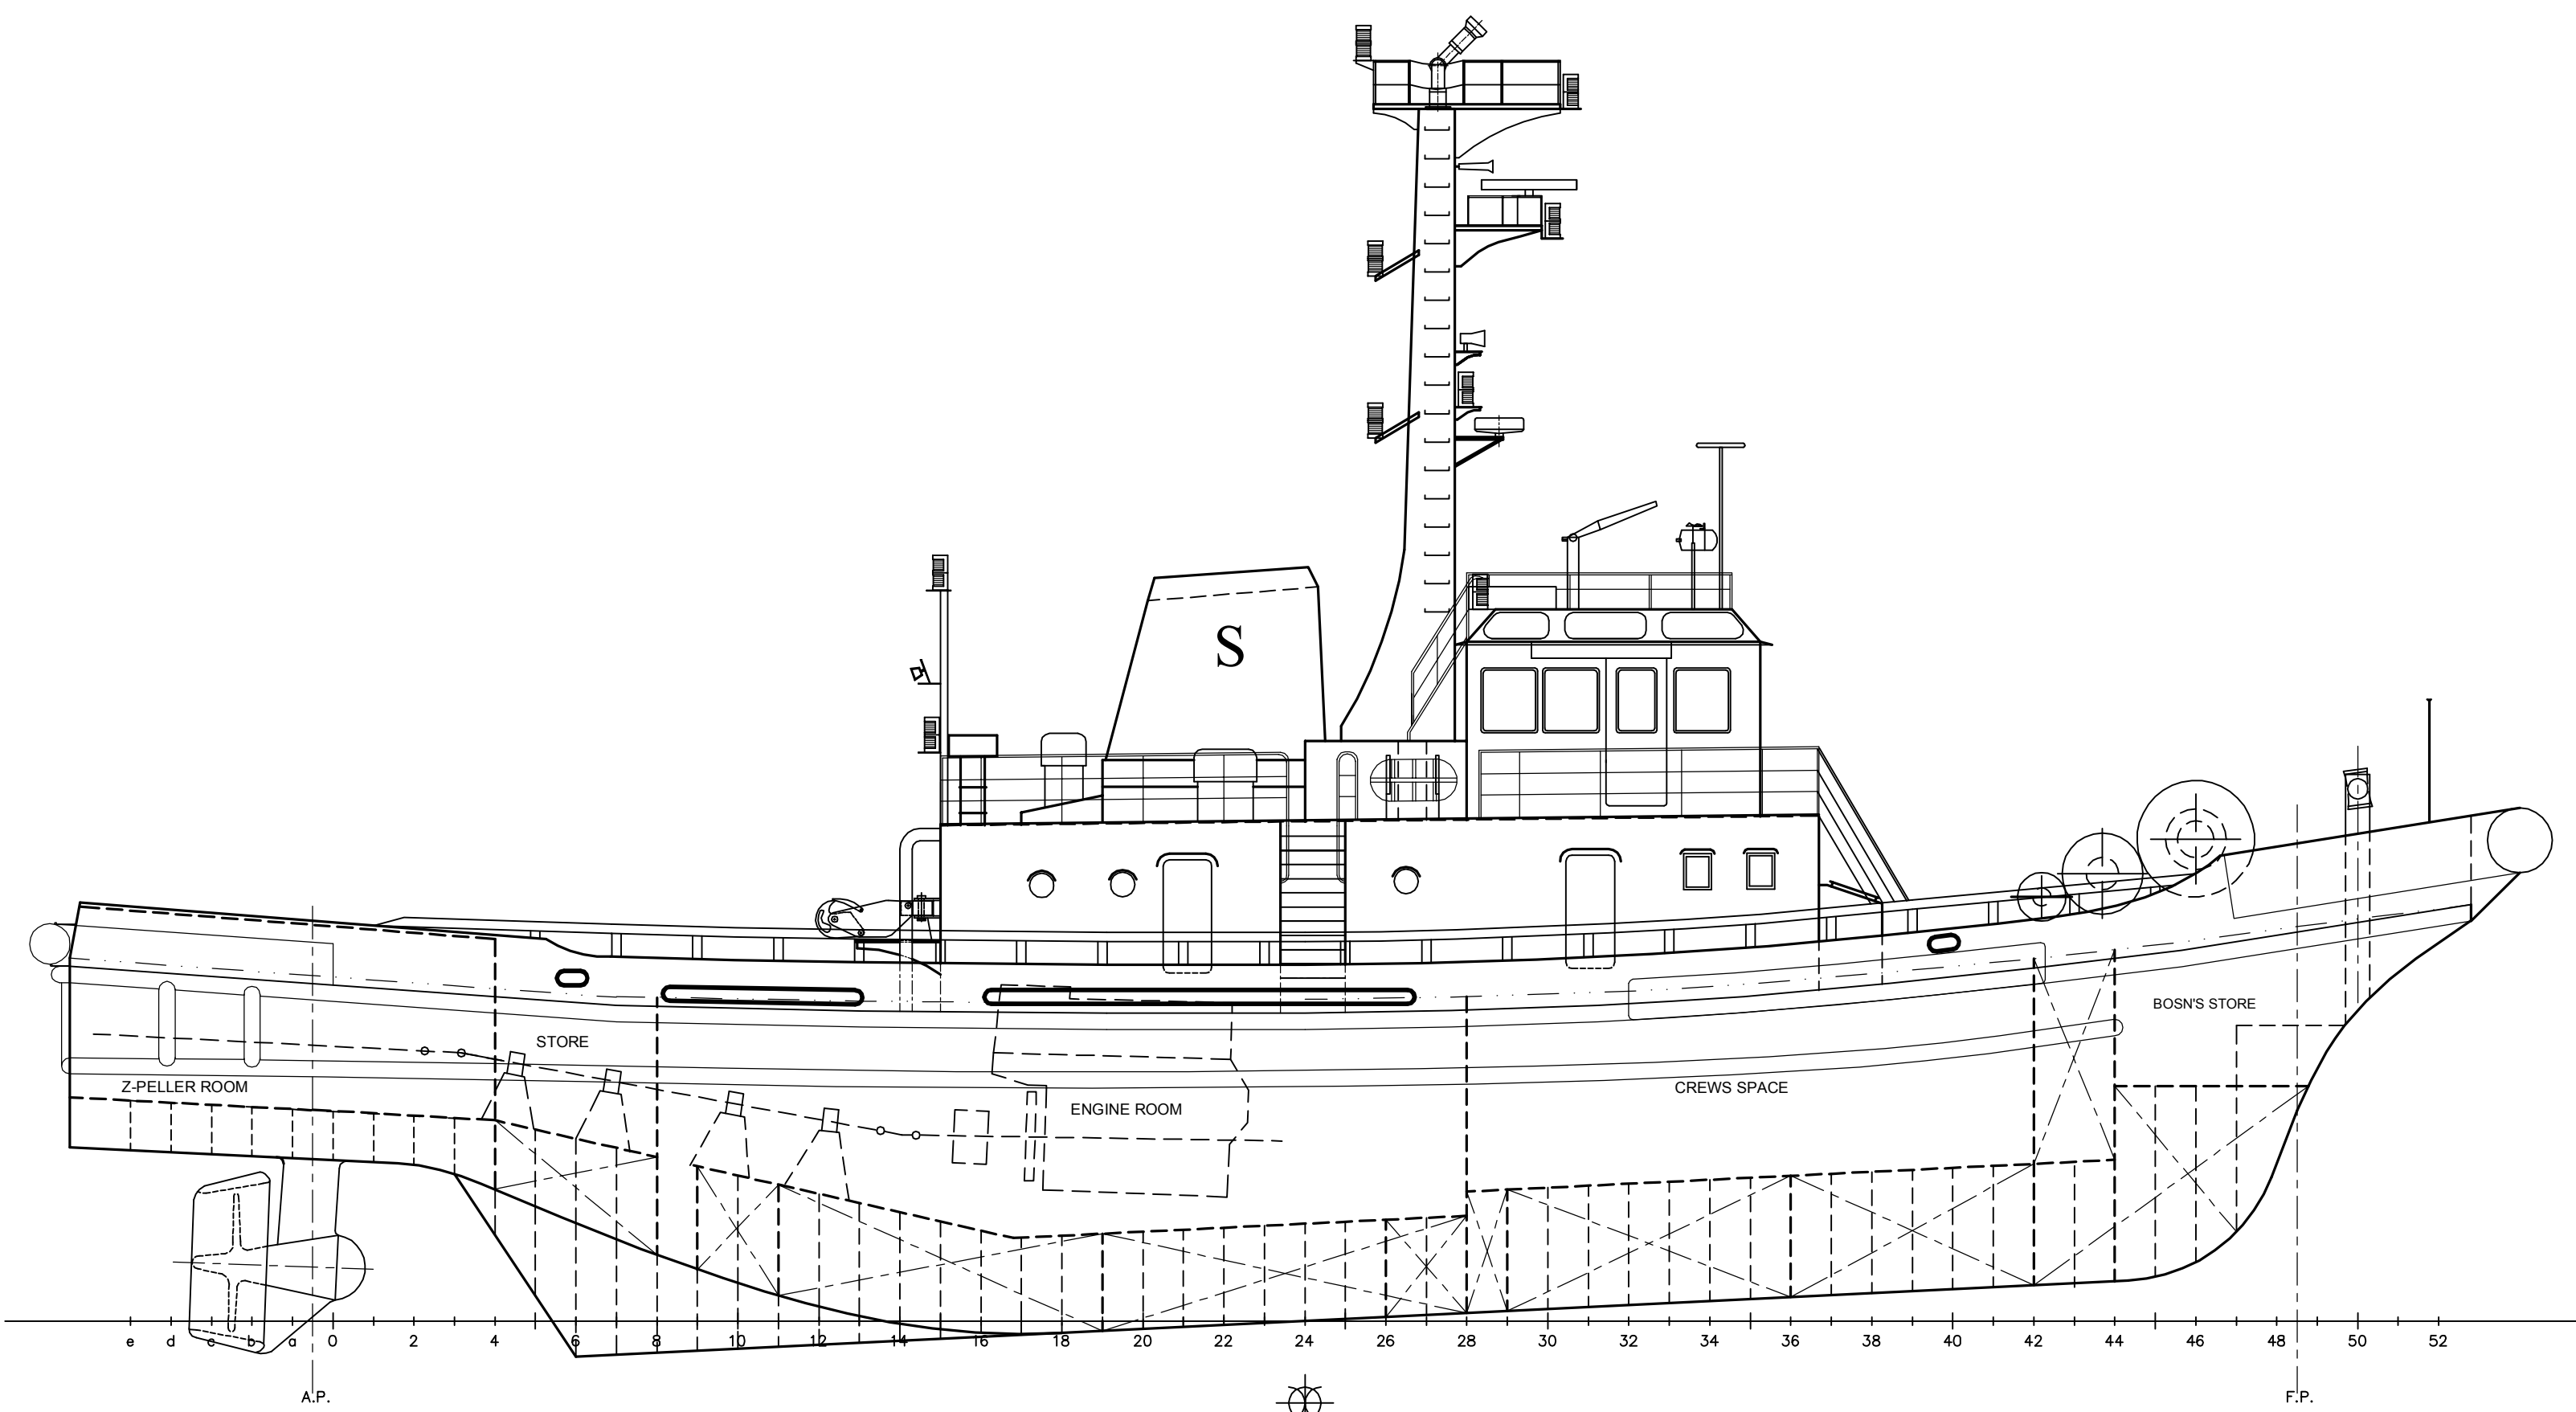

Ρ/Κ "ΧΡΗΣΤΟΣ XXV" GENERAL ARRANGEMENT PLAN

PRINCIPAL DIMENSIONS

Length O.A.	29.65	m
Length B.P.	24.50	m
Breadth(mld)	8.60	m
Depth to Upper Dk(mld)	3.80	m
Draft (mld)	2.96	m
Frame Scacing	0.50	m

AS FITTED

NEW HELLENIC SHIPYARDS S.A Kato Pounta, Ampelakia 18902, Salamis - Greece Tel. +30 210 4670224, 4674555, 4677590 Fax. +30 210 4620864 e-mail: info@spanopoulos-group.com www.spanopoulos-group.com		4		
Vessel's Name:		3		
Project Number:		2		
Title:		1		
Date:		A/A	Revisions	Date:
Ρ/Κ "ΧΡΗΣΤΟΣ XXV" - IMO No. 7501364				
Cad / Cam by:	Date:	Title:	Project Number:	
N.H.A.	September 2013	GENERAL ARRANGEMENT PLAN	T 135	
Checked by:	Date:		Drawing Number:	
N.H.A.	December 2013		0913-135-01	
			Scale:	
			1:75