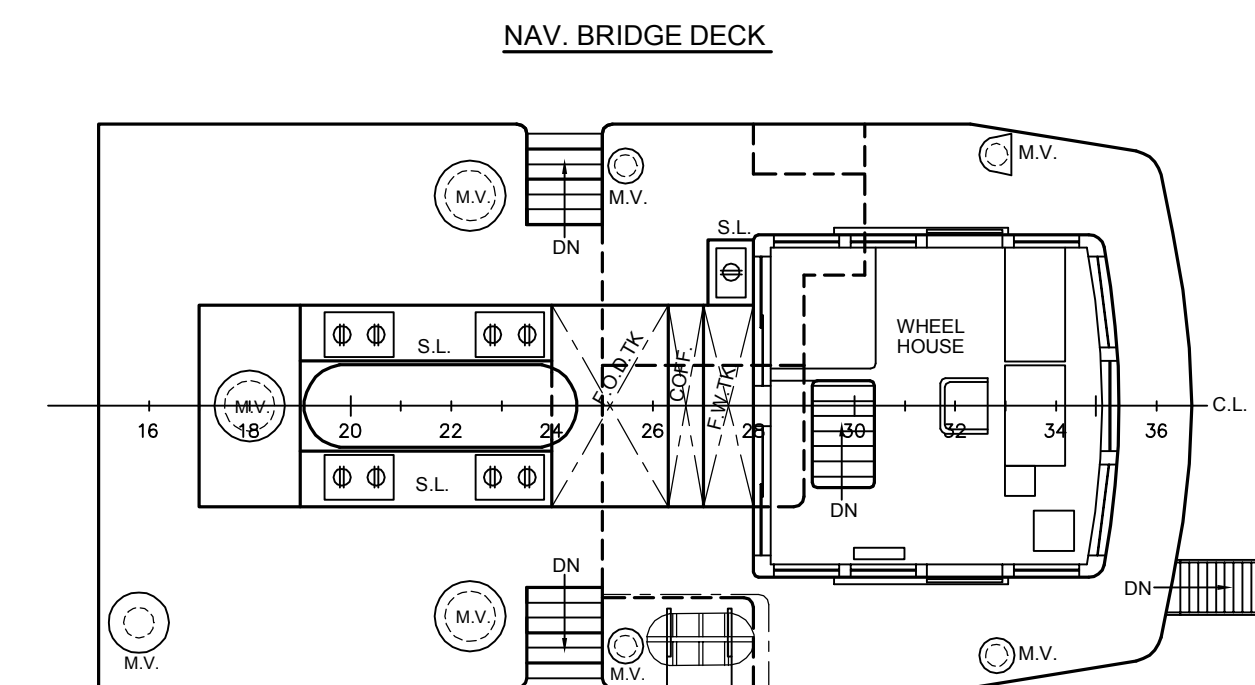

Ρ/Κ "ΧΡΗΣΤΟΣ XXV" GENERAL ARRANGEMENT PLAN

PRINCIPAL DIMENSIONS

Length O.A.	29.65	m
Length B.P.	24.50	m
Breadth(mld)	8.60	m
Depth to Upper Dk(mld)	3.80	m
Draft (mld)	2.96	m
Frame Scacing	0.50	m

AS FITTED

NEW HELLENIC SHIPYARDS S.A		4	
Kato Pounta, Ampelakia		3	
18902, Salamis - Greece		2	
Tel. +30 210 4670224, 4674555, 4677590		1	
Fax. +30 210 4620864		A/A	Revisions
e-mail: info@spanopoulos-group.com			Date:
www.spanopoulos-group.com			
Vessel's Name: Ρ/Κ "ΧΡΗΣΤΟΣ XXV" - IMO No. 7501364			
Cad / Cam by:	Date:	Title:	Project Number:
N.H.A.	September 2013	GENERAL ARRANGEMENT PLAN	T 135
Checked by:	Date:		Drawing Number:
N.H.A.	December 2013		0913-135-01
			Scale:
			1:75