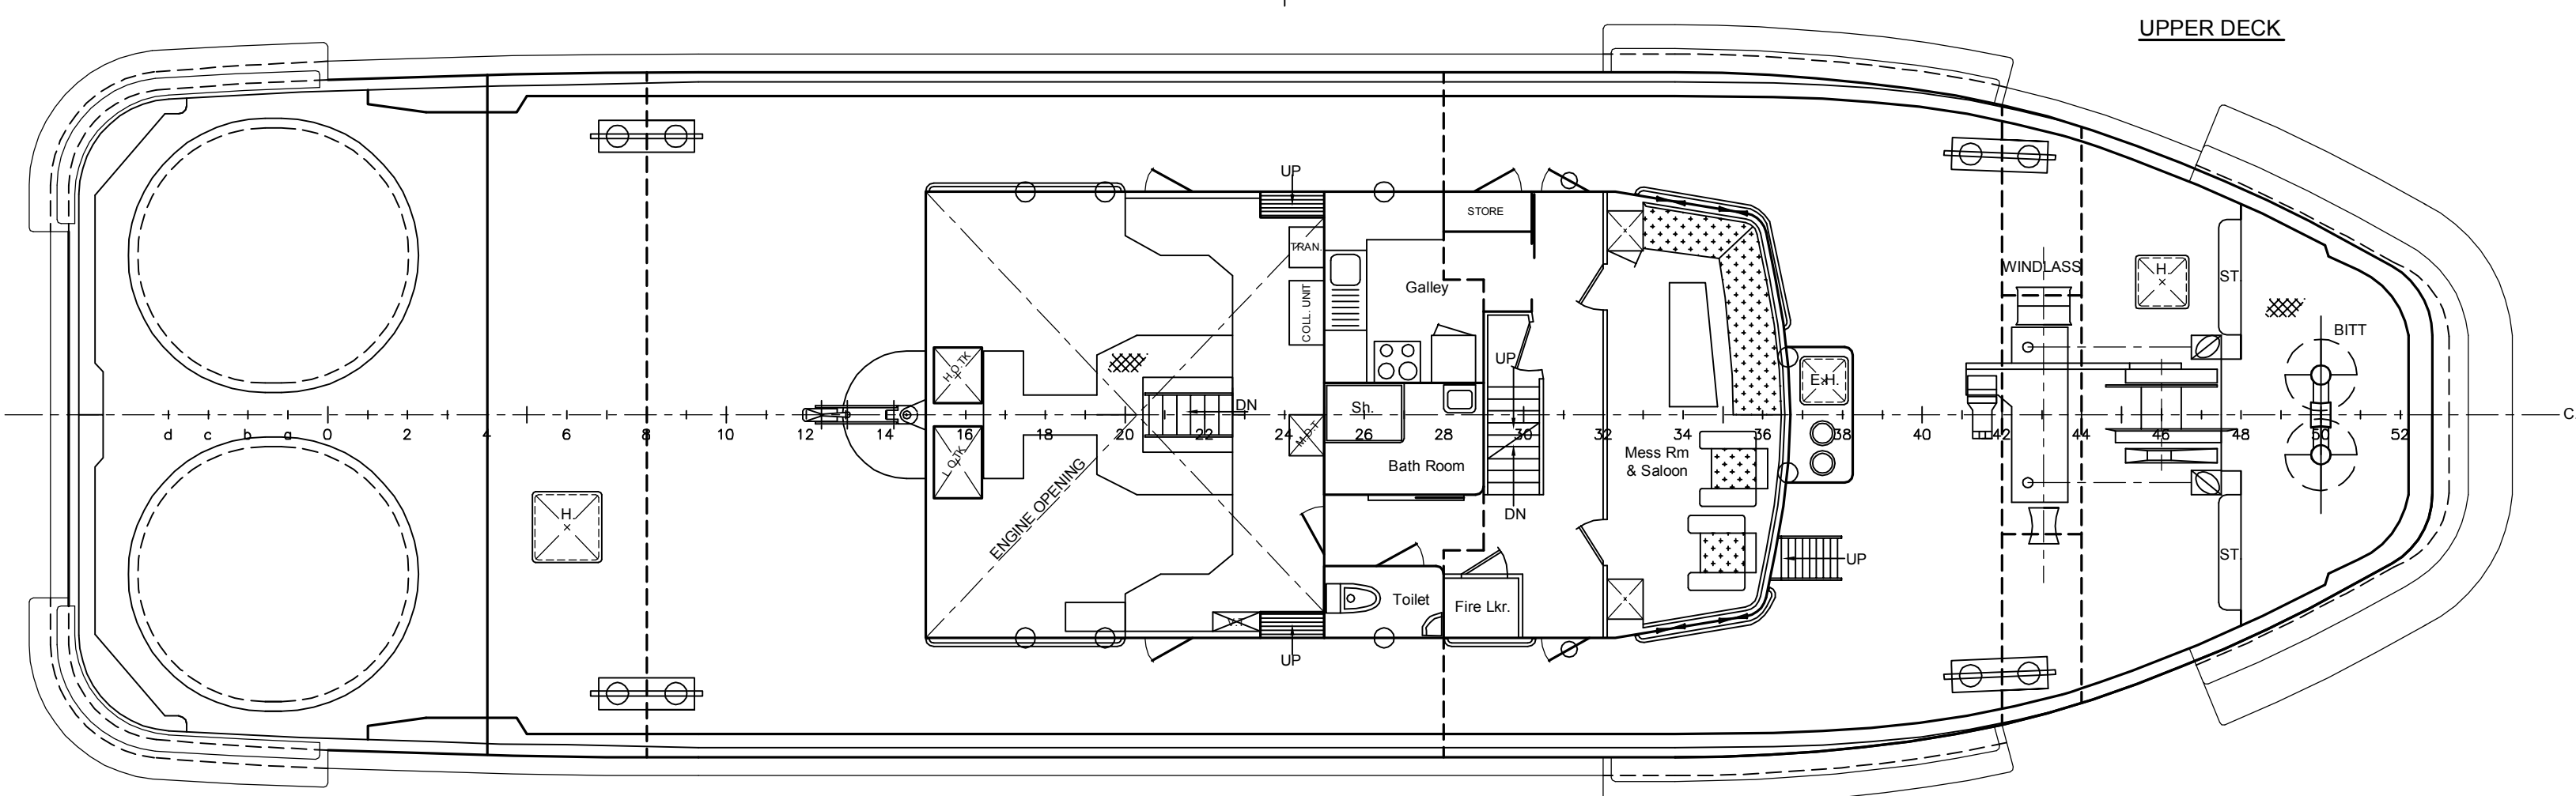

Ρ/Κ "ΧΡΗΣΤΟΣ XXV" GENERAL ARRANGEMENT PLAN

PRINCIPAL DIMENSIONS

Length O.A.	29.65	m
Length B.P.	24.50	m
Breadth(mld)	8.60	m
Depth to Upper Dk(mld)	3.80	m
Draft (mld)	2.96	m
Frame Scacing	0.50	m

AS FITTED

NEW HELLENIC SHIPYARDS S.A Kato Pounta, Ampelakia 18902, Salamis - Greece Tel. +30 210 4670224, 4674555, 4677590 Fax. +30 210 4620864 e-mail: info@spanopoulos-group.com www.spanopoulos-group.com		4		
Vessel's Name:		3		
Project Number:		2		
Title:		1		
Date:		A/A	Revisions	Date:
Ρ/Κ "ΧΡΗΣΤΟΣ XXV" - IMO No. 7501364				
Cad / Cam by:	Date:	Title:	Project Number:	
N.H.A.	September 2013	GENERAL ARRANGEMENT PLAN	T 135	
Checked by:	Date:		Drawing Number:	
N.H.A.	December 2013		0913-135-01	
			Scale:	
			1:75