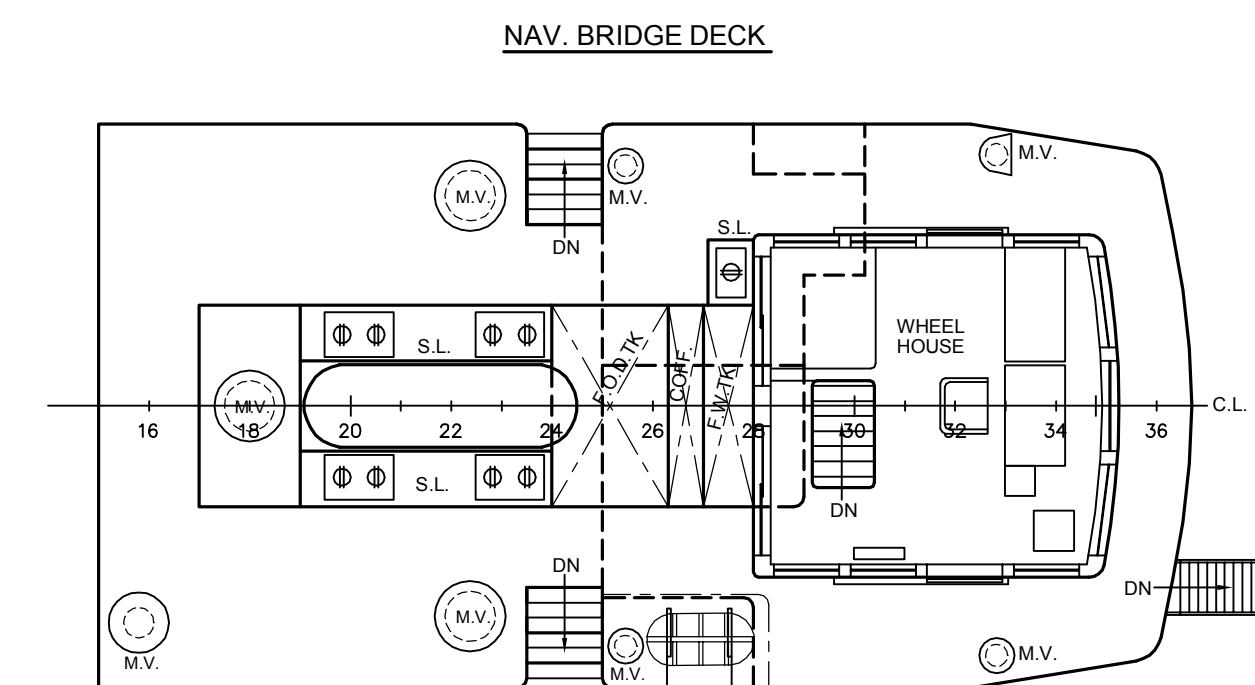

Ρ/Κ "ΧΡΗΣΤΟΣ XXV" GENERAL ARRANGEMENT PLAN

PRINCIPAL DIMENSIONS

Length O.A.	29.65	m
Length B.P.	24.50	m
Breadth(mld)	8.60	m
Depth to Upper Dk(mld)	3.80	m
Draft (mld)	2.96	m
Frame Scacing	0.50	m

AS FITTED

NEW HELLENIC SHIPYARDS S.A Kato Pounta, Ampelakia 18902, Salamis - Greece Tel. +30 210 4670224, 4674555, 4677590 Fax. +30 210 4620864 e-mail: info@spanopoulos-group.com www.spanopoulos-group.com		4		
Vessel's Name:		3		
Project Number:		2		
Title:		1		
Date:		A/A	Revisions	Date:
Ρ/Κ "ΧΡΗΣΤΟΣ XXV" - IMO No. 7501364				
Cad / Cam by:	Date:	Title:	Project Number:	
N.H.A.	September 2013	GENERAL ARRANGEMENT PLAN	T 135	
Checked by:	Date:		Drawing Number:	
N.H.A.	December 2013		0913-135-01	
			Scale:	
			1:75