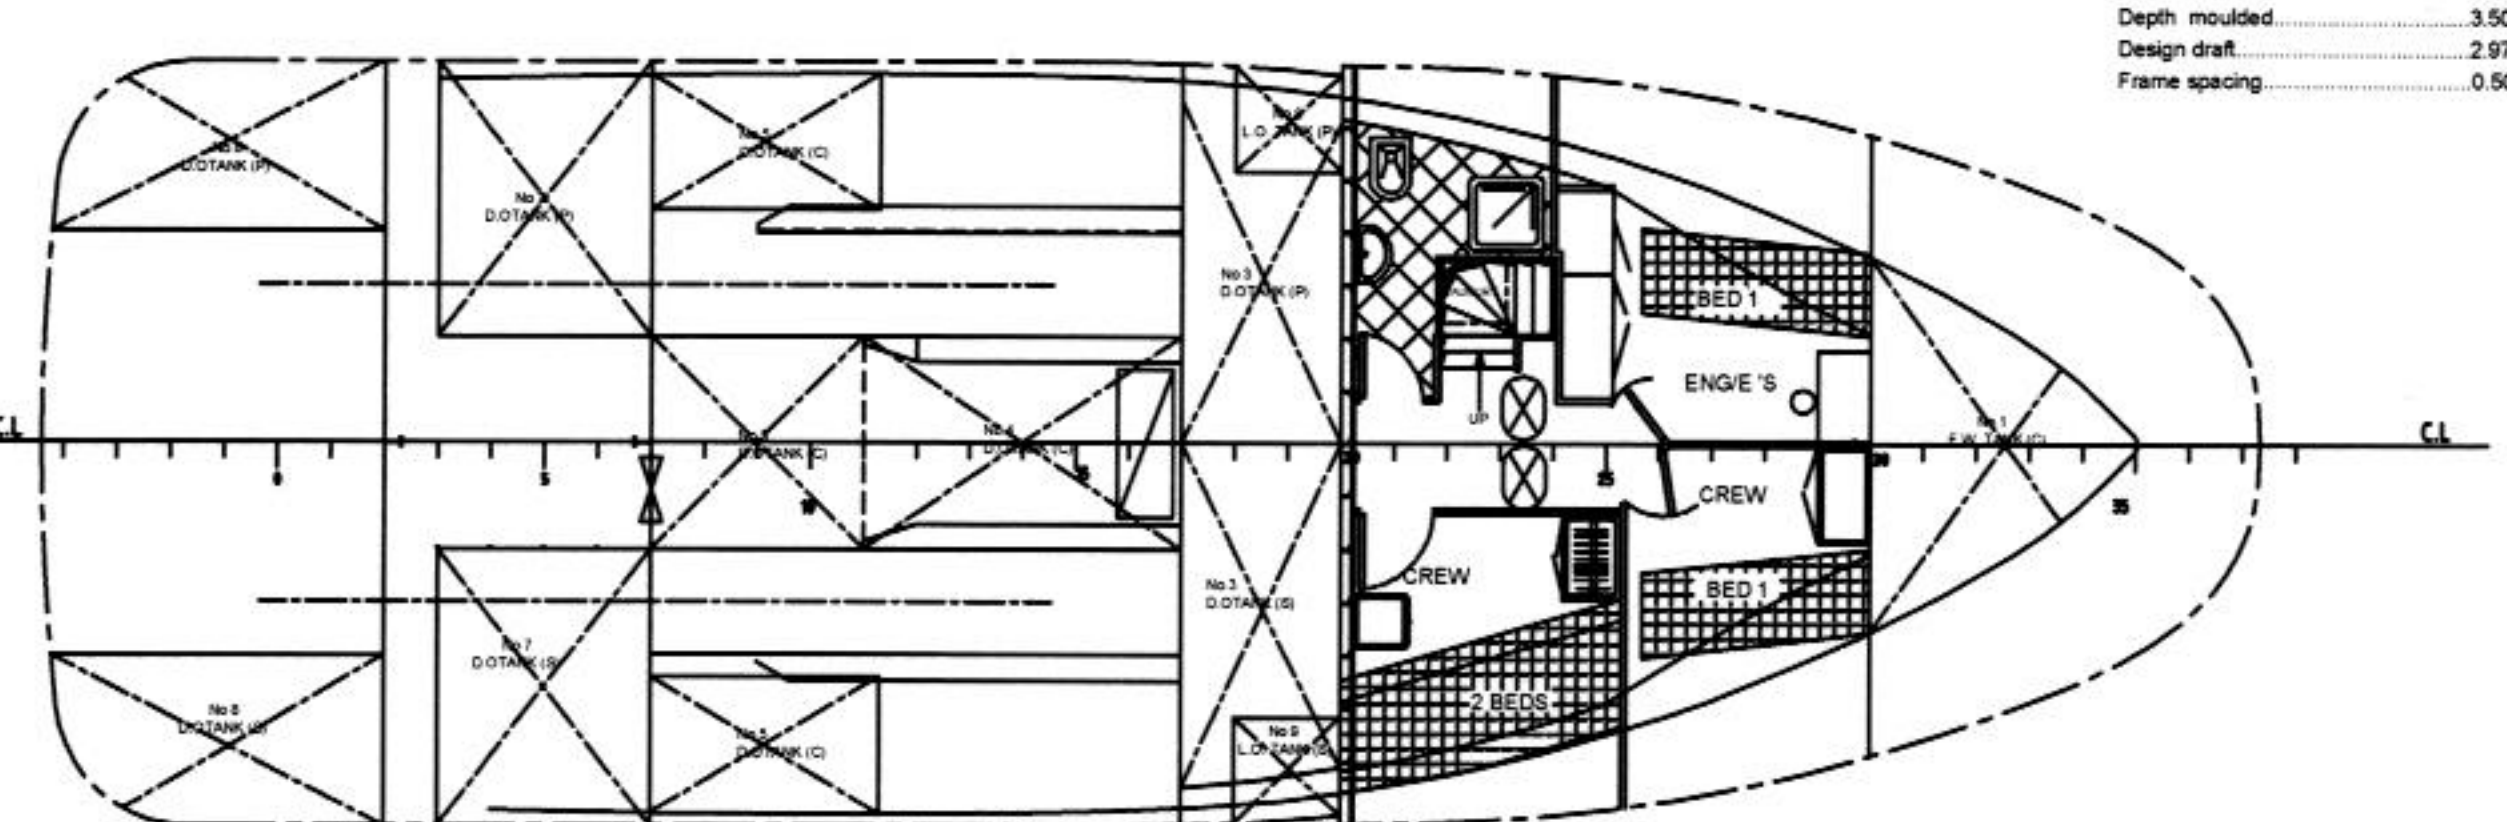

PRINCIPAL DIMENSIONS

Length overall.....	21.400 m
Length between per.....	19.000 m
Breadth maximum.....	7.200 m
Depth moulded.....	3.500 m
Design draft.....	2.975 m
Frame spacing.....	0.500 m

NEA EΛΛΗΝΙΚΑ ΝΑΥΠΗΓΕΙΑ Α.Ε. ΚΑΤΩ ΠΟΥΛΤΑ ΑΜΠΕΛΑΚΙΑ ΣΑΛΑΜΙΝΑΣ		REVISION	1	DATE	3-18-09
VESSEL NAME					
DESIGNED BY	23/09	TITLE		HULL NUMBER	
CHECKED BY	23/09	GENERAL		210	
APPROVED BY	23/09	ARRANGEMENT PLAN		DRAWING NUMBER	
				1 / 210	
				SCALE	
				1:50	