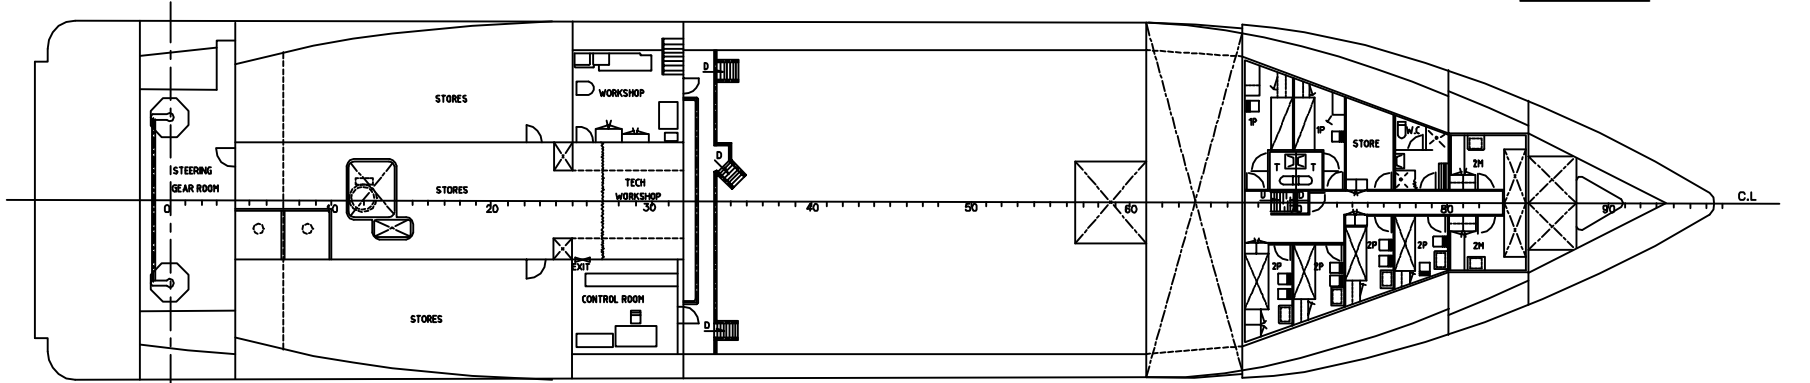

BRIDGEDECK

FORECASTLE DECK

SHELTER DECK

MAIN DECK

TANK TOP

DOUBLE BOTTOM

MAIN DIMENSION

LENGTH o-o	63.40 m
LENGTH b-p	55.00 m
BREADTH mid	13.00 m
DEPTH mid to sh. deck	5.65 m
DEPTH mid to main deck	4.75 m