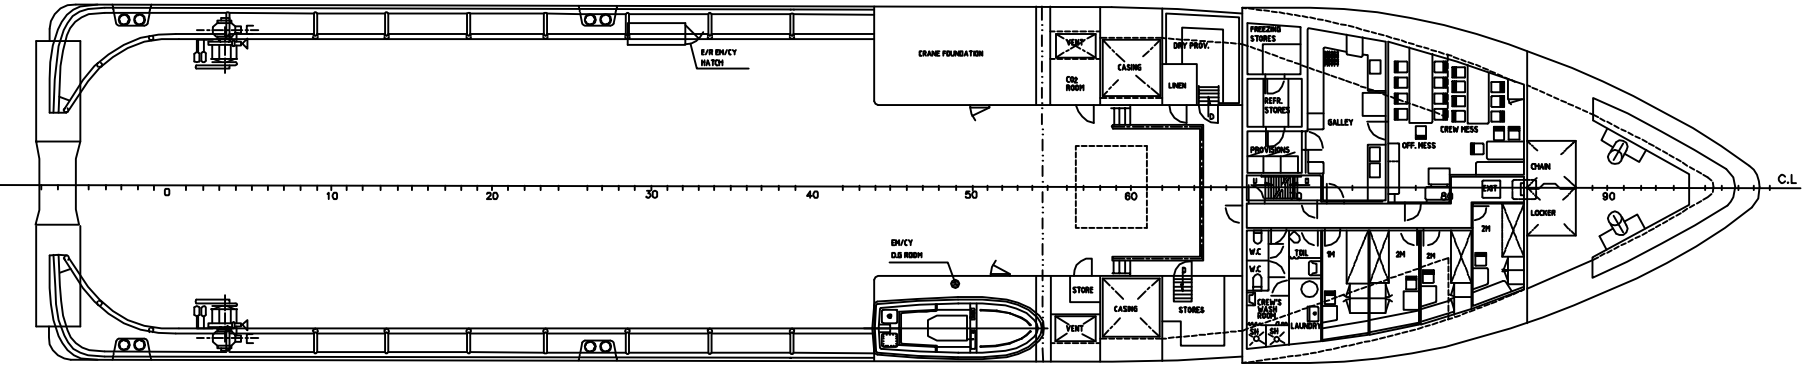

BRIDGEDECK

FORECASTLE DECK

SHELTER DECK

MAIN DECK

TANK TOP

DOUBLE BOTTOM

MAIN DIMENSION

LENGTH o-o	63.40 m
LENGTH b-p	55.00 m
BREADTH mid	13.00 m
DEPTH mid to sh. deck	5.65 m
DEPTH mid to main deck	4.75 m