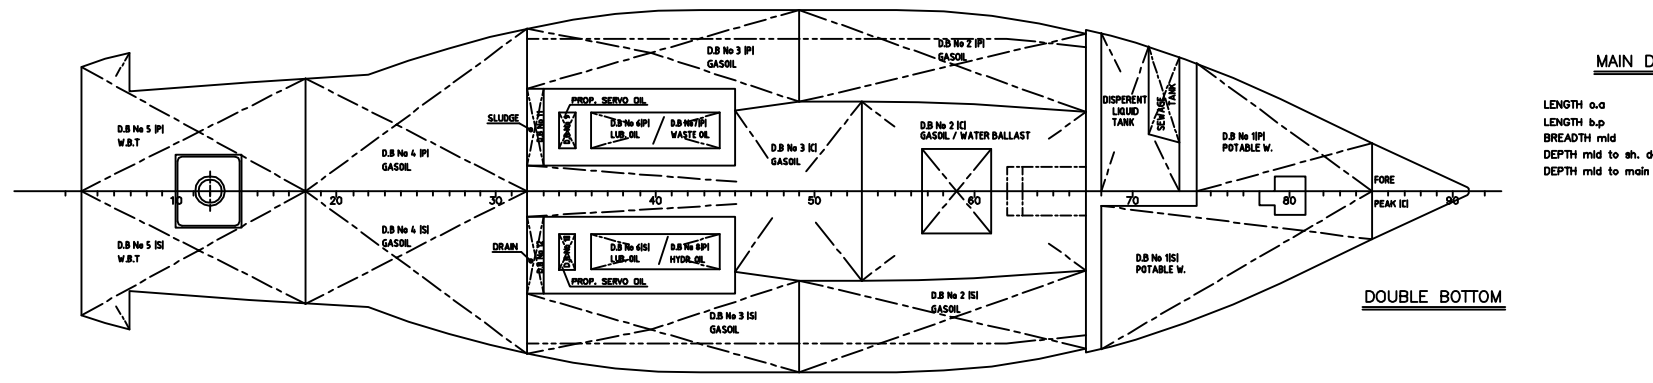

BRIDGEDECK

FORECASTLE DECK

SHELTER DECK

MAIN DECK

TANK TOP

DOUBLE BOTTOM

MAIN DIMENSION

LENGTH o-o	63.40 m
LENGTH b-p	55.00 m
BREADTH mid	13.00 m
DEPTH mid to sh. deck	5.65 m
DEPTH mid to main deck	4.75 m