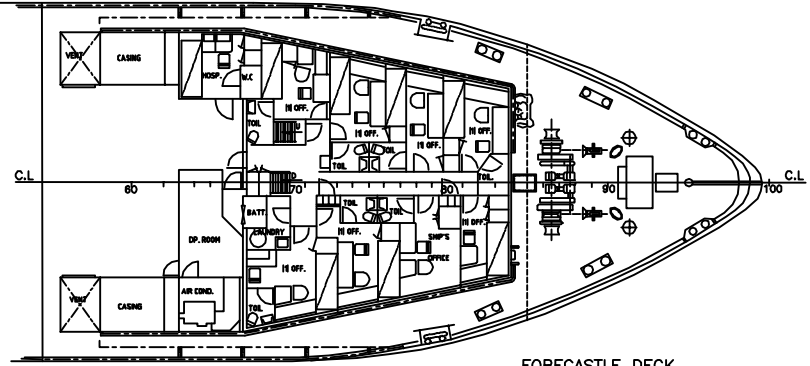

BRIDGEDECK

FORECASTLE DECK

SHELTER DECK

MAIN DECK

TANK TOP

DOUBLE BOTTOM

MAIN DIMENSION

LENGTH o-o	63.40 m
LENGTH b-p	55.00 m
BREADTH mid	13.00 m
DEPTH mid to sh. deck	5.65 m
DEPTH mid to main deck	4.75 m