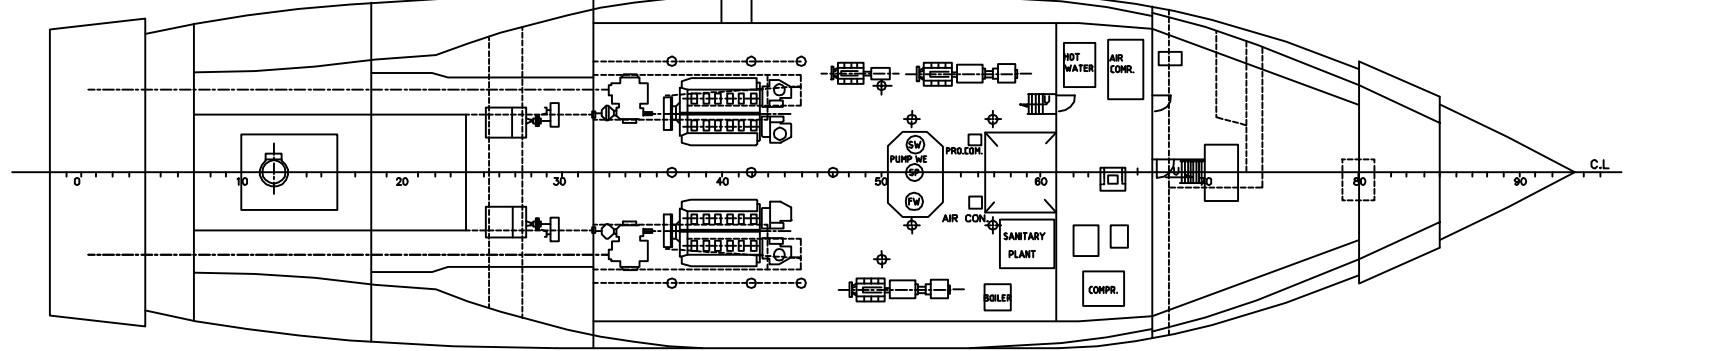

BRIDGEDECK

FORECASTLE DECK

SHELTER DECK

MAIN DECK

TANK TOP

DOUBLE BOTTOM

MAIN DIMENSION

LENGTH o-o	63.40 m
LENGTH b-p	55.00 m
BREADTH mid	13.00 m
DEPTH mid to sh. deck	5.65 m
DEPTH mid to main deck	4.75 m